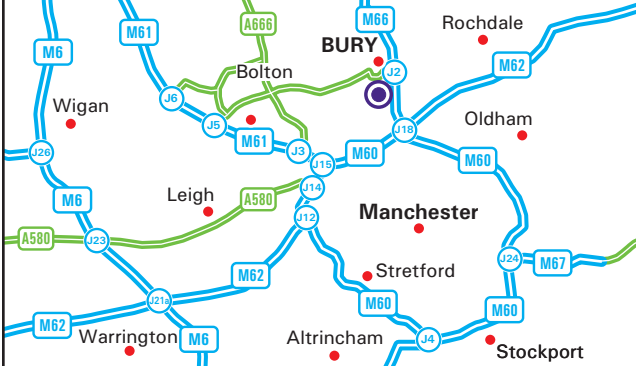

NorthgateArinso

employer services

Bury - Employer Services
 Warwick House, Hollins Brook Way
 Pilsworth, Bury
 Lancashire BL9 8RR
 www.northgearinsoemployerservices.com
 Email: esinfo@northgearinso.com/uk
 Tel: 0845 077 8881 - Fax: 0845 078 8885

- From M66 Southbound** 🚗
- Leave the M66 at junction 3 (signed Radcliffe & Whitefield).
 - At the roundabout at the end of the slip road turn right onto Pilsworth Road.
 - Continue ahead at the mini roundabout.
 - Continue for 1/4 mile and turn left onto Hollins Brook Way.
 - Follow the road around to the left.
 - We are situated on the right hand side.
- From M66 Northbound** 🚗
- Leave the M66 at junction 3 (signed Radcliffe & Whitefield).
 - At the roundabout at the end of the slip road turn left onto Pilsworth Road.
 - Continue ahead at the mini roundabout.
 - Continue for 1/4 mile and turn left onto Hollins Brook Way.
 - Follow the road around to the left.
 - We are situated on the right hand side.
- From M60 / M62** 🚗
- Leave the M60 at junction 18 (signed Bury, Burnley & M66).
 - Join the M66 heading north towards Bury and Burnley.
 - Follow directions above from "M66".
- By Metrolink** (M)
- Bury Interchange is served by trams from Manchester Piccadilly and Manchester Victoria stations.
 - We are a short taxi ride from the station.